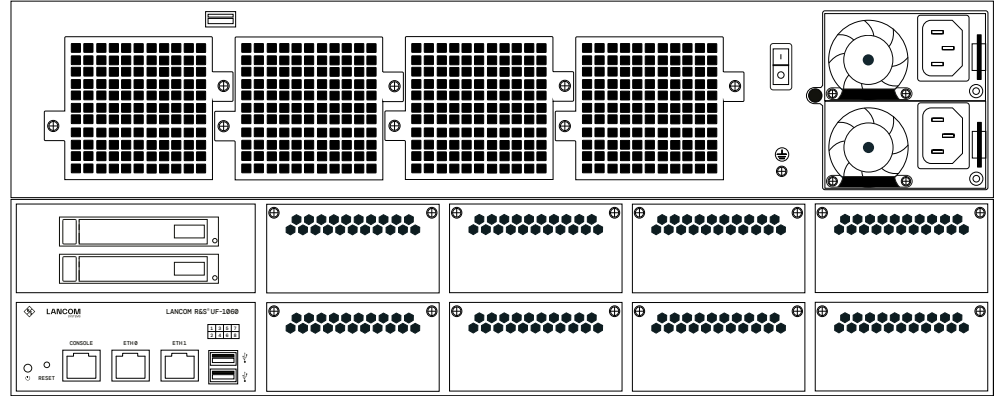

SECURITY

LANCOM R&S®Unified Firewall UF-1060