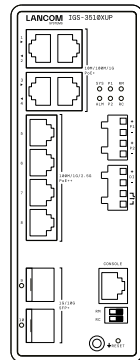

LANCOM OX-6402

LANCOM IAP-822

LANCOM OX-6400

LANCOM IAP-821

LANCOM OW-602

WLAN-CONTROLLER

LANCOM WLC-2000

LANCOM WLC-60

SWITCHES

LANCOM XS-6128QF

LANCOM XS-5116QF

LANCOM XS-5110F

LANCOM IGS-3510XUP

SWITCHES

LANCOM GS-4554XUP

LANCOM GS-4554XP