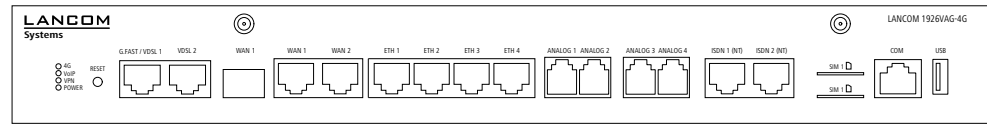

LANCOM 1926VAG-4G