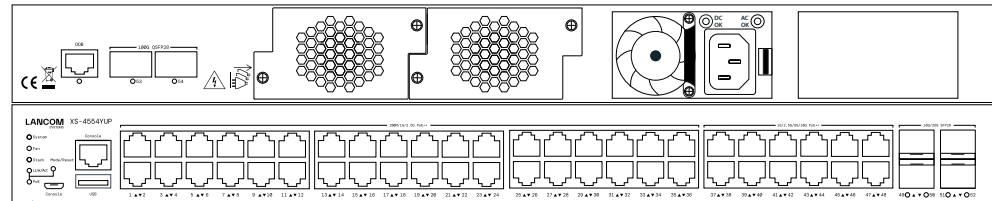

WLAN-CONTROLLER

LANCOM WLC-2000

LANCOM WLC-60

SWITCHES

LANCOM XS-6128QF

LANCOM XS-5116QF

LANCOM XS-5110F

LANCOM XS-4554YUP