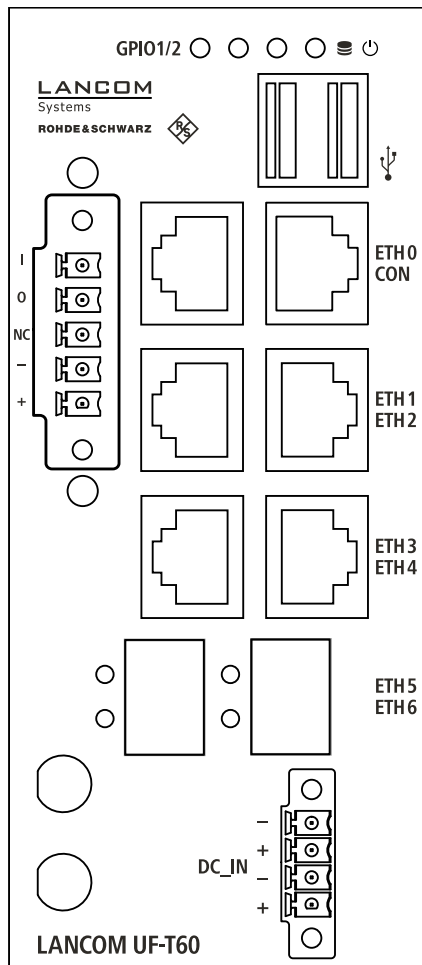

LANCOM R&S®Unified Firewall UF-260

LANCOM R&S®Unified Firewall UF-160

SECURITY

LANCOM R&S®Unified Firewall UF-60

LANCOM R&S®Unified Firewall UF-60 LTE

LANCOM R&S®Unified Firewall UF-T60

ROUTER VPN & VoIP

LANCOM 1930EF

LANCOM 1926VAG-5G

LANCOM 1926VAG-4G

LANCOM 1926VAG

LANCOM 1900EF-5G

LANCOM 1900EF

ROUTER VPN & VoIP

LANCOM 1800VAW-4G

LANCOM 1800EFW