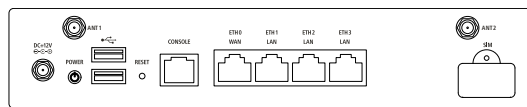

LANCOM R&S®Unified Firewall UF-260

LANCOM R&S®Unified Firewall UF-160

SECURITY

LANCOM R&S®Unified Firewall UF-60

LANCOM R&S®Unified Firewall UF-60 LTE

LANCOM R&S®Unified Firewall UF-T60

ROUTER VPN & VoIP

LANCOM 1930EF